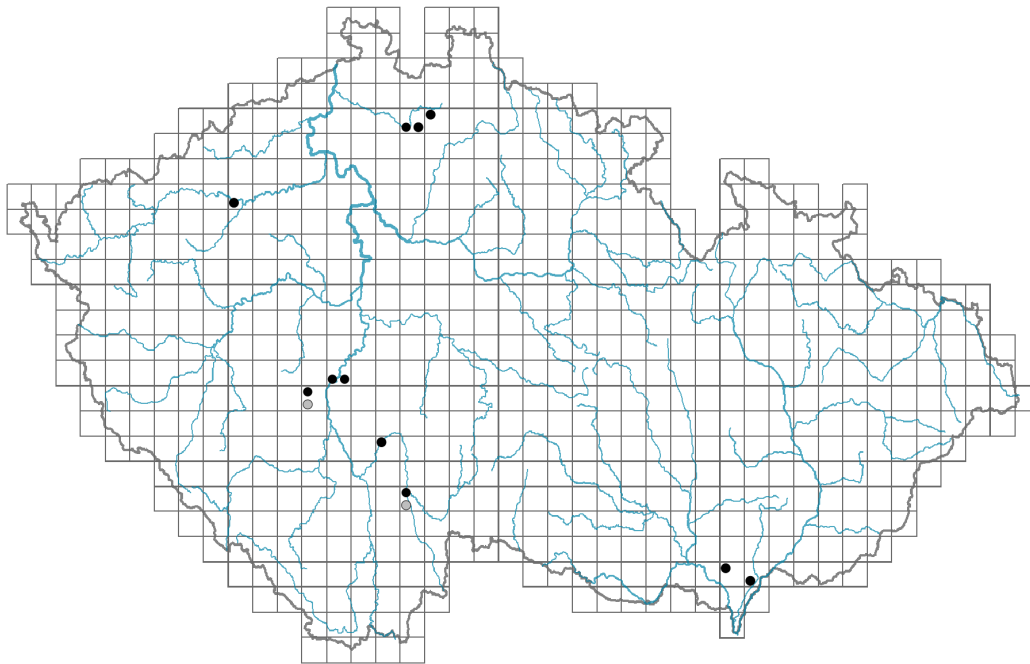

Taraxacum aspectabile

Distribution

Map info

● revised records

○ unrevised records

On the map are not visualized records without the coordinates and records marked as incorrect or doubtful.

Trophic mode

Carnivory: **non-carnivorous**

Taxon origin

Origin in the Czech Republic: **native**

Threats and protection

Red List 2017 (national categories): **taxon is not on the Red List**

Red List 2017 (IUCN categories): **LC(NA) - least concern (taxon is not on the Red List)**

Legal protection: **not protected by law**