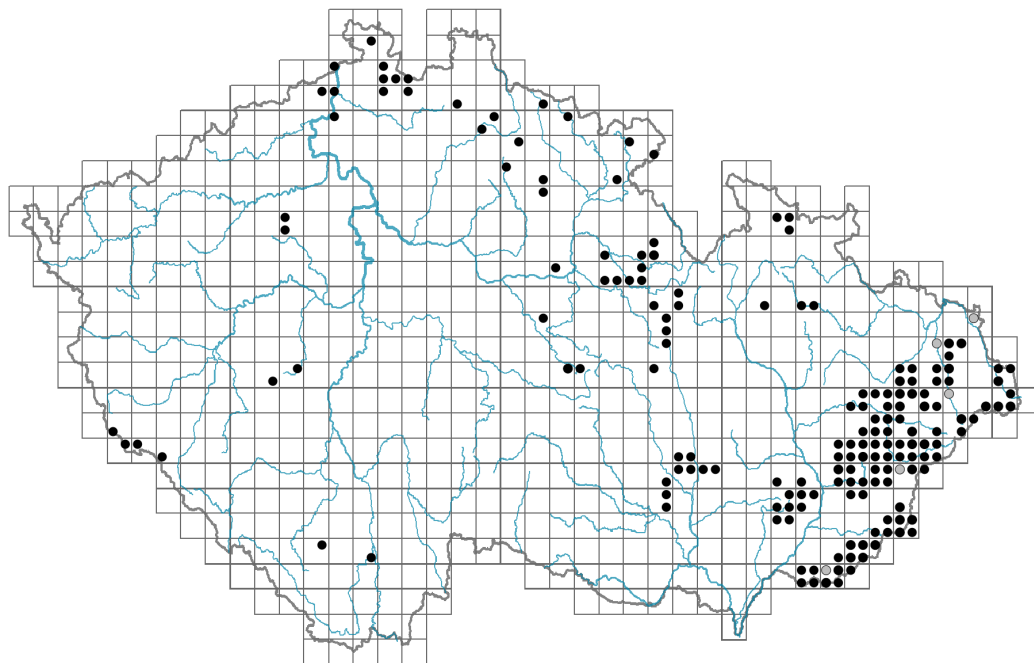

Carex agastachys

Distribution

Map info

● revised records

● unrevised records

On the map are not visualized records without the coordinates and records marked as incorrect or doubtful.

Trophic mode

Carnivory: **non-carnivorous**

Taxon origin

Origin in the Czech Republic: **native**

Threats and protection

Red List 2017 (national categories): **taxon is not on the Red List**

Red List 2017 (IUCN categories): **LC(NA) - least concern (taxon is not on the Red List)**

Legal protection: **not protected by law**