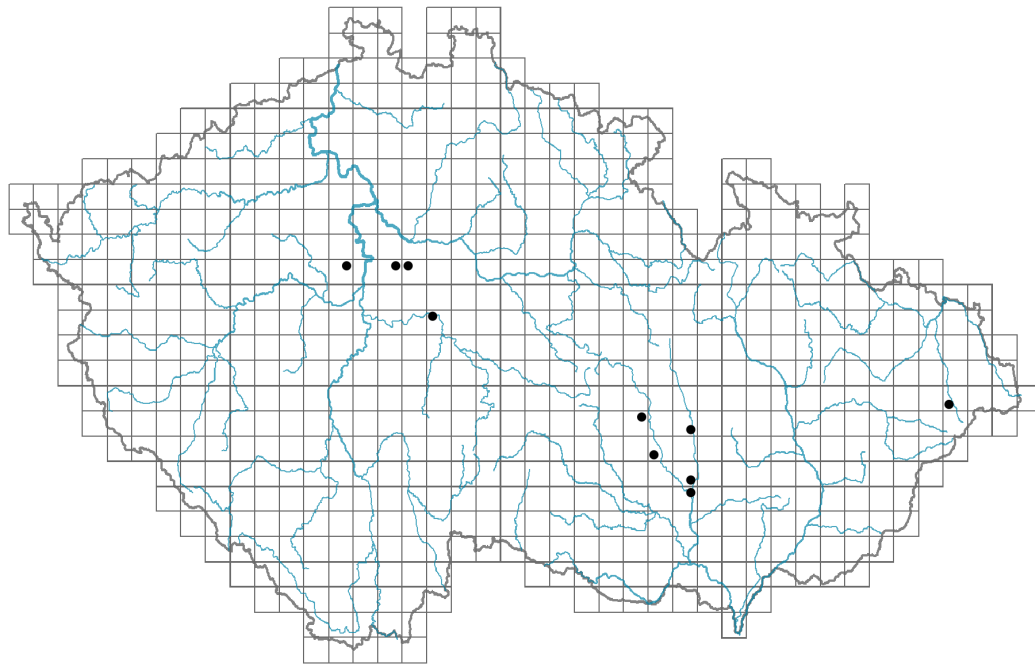

# *Cotoneaster villosulus*

## Distribution

Map info

- revised records
- unrevised records

On the map are not visualized records without the coordinates and records marked as incorrect or doubtful.

## Trophic mode

Carnivory: **non-carnivorous**