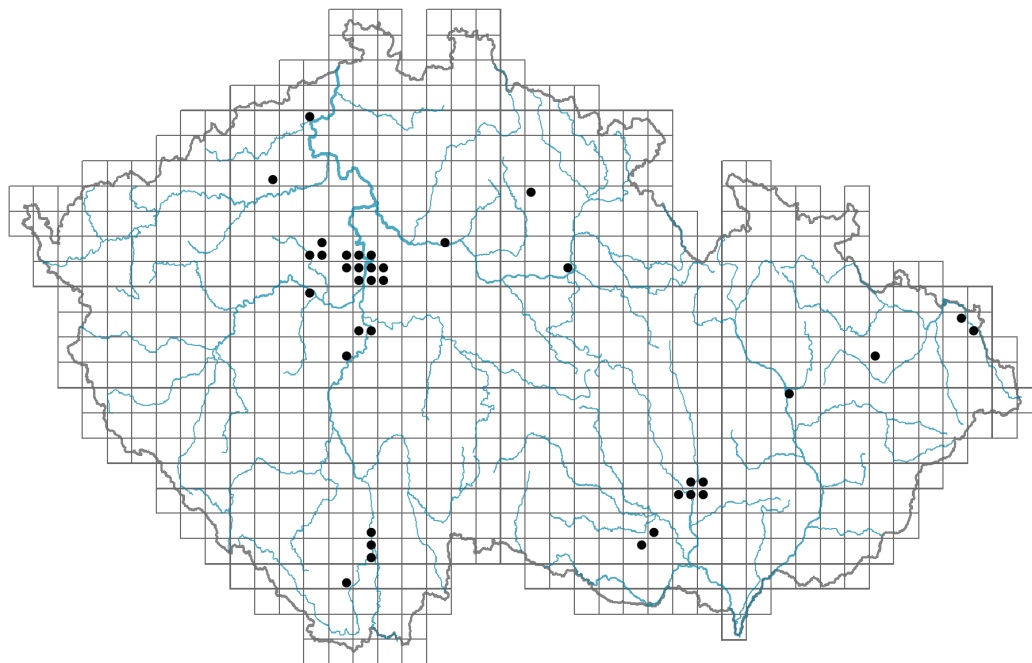

Cotoneaster fangianus

Distribution

Map info

- revised records
- unrevised records

On the map are not visualized records without the coordinates and records marked as incorrect or doubtful.

Trophic mode

Carnivory: **non-carnivorous**