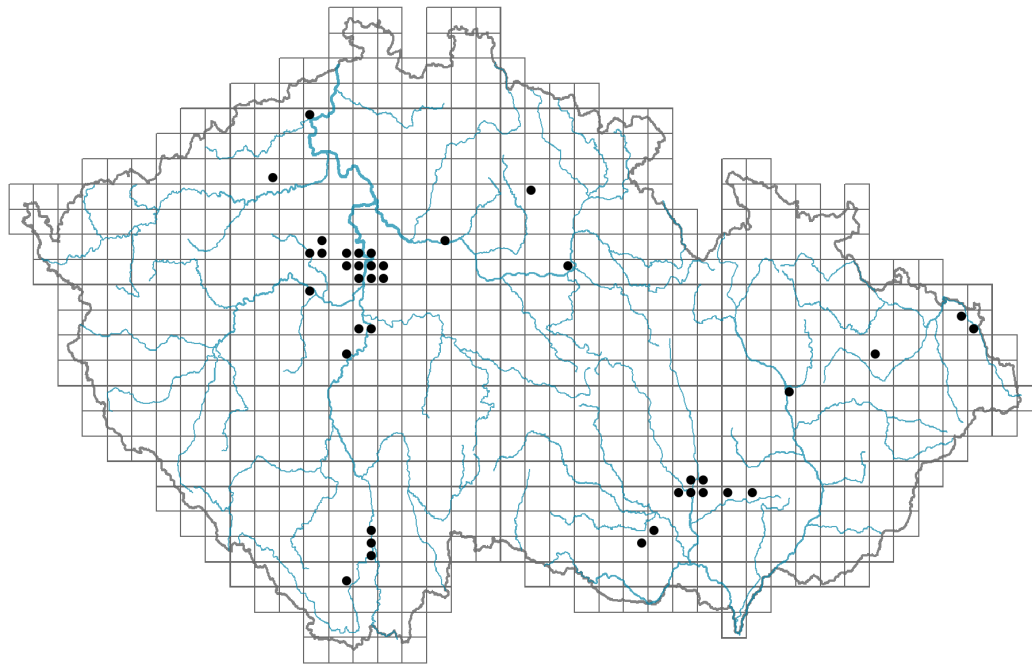

# *Cotoneaster fangianus*

## Distribution

Map info

- revised records
- unrevised records

On the map are not visualized records without the coordinates and records marked as incorrect or doubtful.

## Trophic mode

Carnivory: **non-carnivorous**