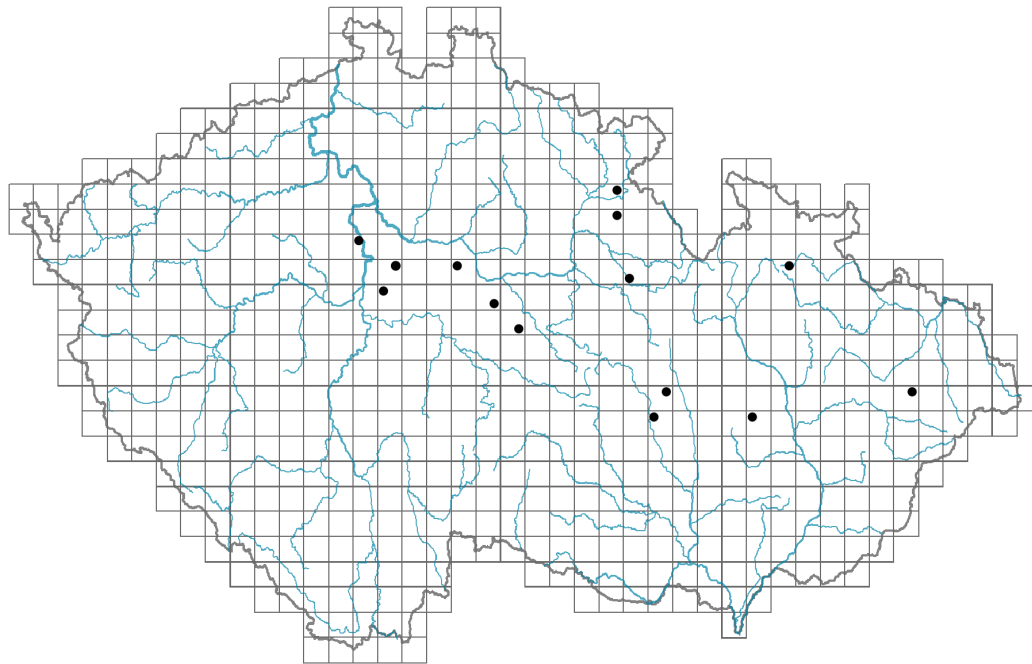

Cotoneaster matrensis

Distribution

Map info

● revised records

● unrevised records

On the map are not visualized records without the coordinates and records marked as incorrect or doubtful.

Trophic mode

Carnivory: **non-carnivorous**