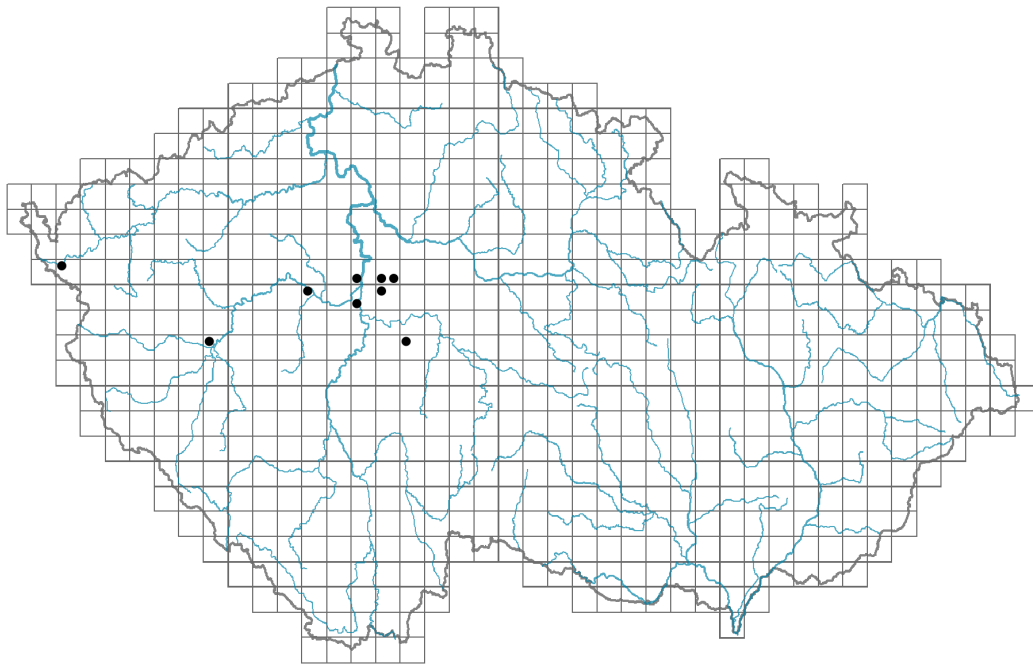

Cotoneaster kitaibelii

Distribution

Map info

- revised records
- unrevised records

On the map are not visualized records without the coordinates and records marked as incorrect or doubtful.

Trophic mode

Carnivory: **non-carnivorous**